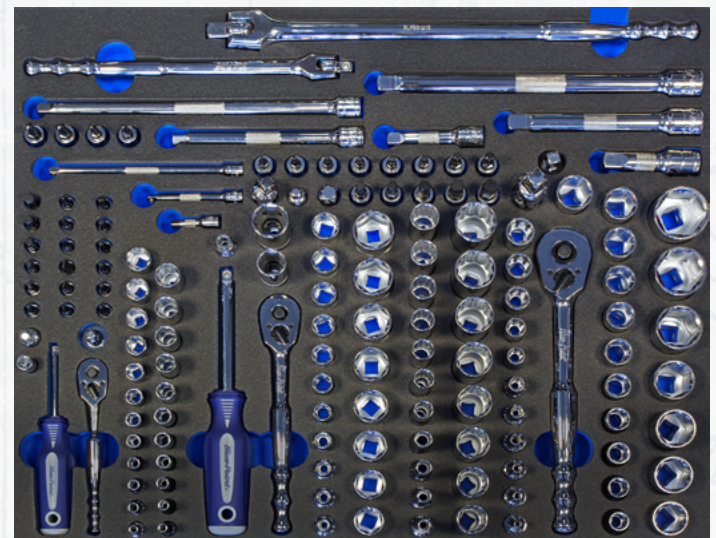

1/4", 3/8" & 1/2" DOPPENSET, 154-DELIG (BLUE-POINT®)

Bestelnummer	Omschrijving
BLPD023A	Toolbed import code
BLPD023ATLS	1/4", 3/8" & 1/2" Doppenset, 154-delig (Blue-Point®) (Alleen gereedschap)
TBBLPD023AB	Toolbed blauw