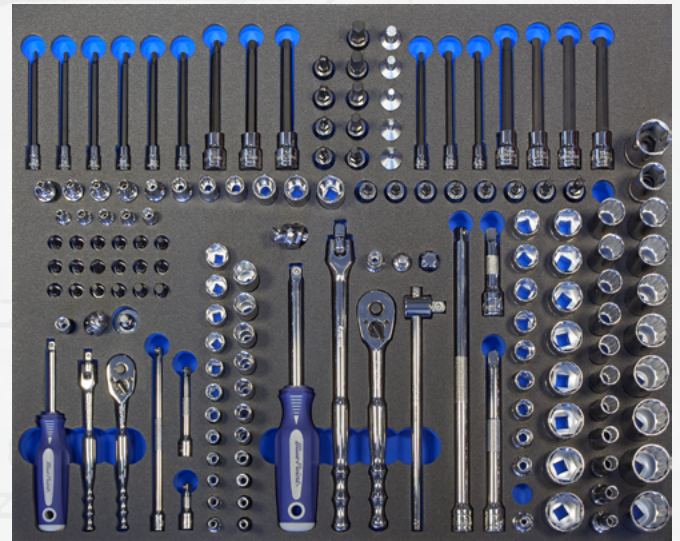

1/4" & 3/8" DOPPENSET DELUXE, 156-DELIG (BLUE-POINT®)

Bestelnummer	Omschrijving
BLPD02IA	Toolbed import code
BLPD02IATLS	1/4" & 3/8" Doppenset DeLuxe, 156-delig (Blue-Point®) (Alleen gereedschap)
TBBLPD02IAB	Toolbed blauw

Bestelnummer	Delig	Omschrijving	Bestelnummer	Delig	Omschrijving
I47MBPGSSUK	47	1/4" Doppenset, 47-delig (Blue-Point®)	BLPTLI410	I	1/4" Lange inwendige torxdop T10
277MBPGSSUK	77	3/8" Doppenset, 77-delig (Blue-Point®)	BLPTLI415	I	1/4" Lange inwendige torxdop T15
BLPH389	I	3/8" Inwendige inbusdop 9 mm.	BLPTLI420	I	1/4" Lange inwendige torxdop T20
BLPHLI44	I	1/4" Lange inwendige inbusdop 4 mm.	BLPTLI425	I	1/4" Lange inwendige torxdop T25
BLPHLI45	I	1/4" Lange inwendige inbusdop 5 mm.	BLPTLI427	I	1/4" Lange inwendige torxdop T27
BLPHLI46	I	1/4" Lange inwendige inbusdop 6 mm.	BLPTLI430	I	1/4" Lange inwendige torxdop T30
BLPHL3810	I	3/8" Lange inwendige inbusdop 10 mm.	BLPTL3840	I	3/8" Lange inwendige torxdop T40
BLPHL387	I	3/8" Lange inwendige inbusdop 7 mm.	BLPTL3845	I	3/8" Lange inwendige torxdop T45
BLPHL388	I	3/8" Lange inwendige inbusdop 8 mm.	BLPTL3850	I	3/8" Lange inwendige torxdop T50
BLPHL389	I	3/8" Lange inwendige inbusdop 9 mm.	BLPTMBSI414	I	1/4" Bithouder voor 1/4" bits
BLPLSMI414	I	1/4" Hoge dop, 6-kant, 14 mm.	BLPTMBS3814	I	3/8" Bithouder voor 1/4" bits)
BLPT3850	I	3/8" Inwendige torxdop T50	BLPTXK6	I	Gekarteld verlengstuk 15 cm. (6")
BLPTEI44	I	1/4" Torxdop E4	BLPXZNM3810	I	3/8" Korte XZN I2-kant dop 10 mm.
BLPTEI45	I	1/4" Torxdop E5	BLPXZNM384	I	3/8" Korte XZN I2-kant dop 4 mm.
BLPTEI46	I	1/4" Torxdop E6	BLPXZNM385	I	3/8" Korte XZN I2-kant dop 5 mm.
BLPTEI47	I	1/4" Torxdop E7	BLPXZNM386	I	3/8" Korte XZN I2-kant dop 6 mm.
BLPTEI48	I	1/4" Torxdop E8	BLPXZNM388	I	3/8" Korte XZN I2-kant dop 8 mm.

BLPD02IABSET

1/2" DOPPENSET, 31-DELIG (BLUE-POINT®)

Bestelnummer	Omschrijving
BLPD020A	Toolbed import code
BLPD020ATLS	1/2" Doppenset, 31-delig (Blue-Point®) (Alleen gereedschap)
TBBLPD020AB	Toolbed blauw

Bestelnummer	Delig	Omschrijving
BLPGSSMI225	25	1/2" Doppenset, 25-delig (Blue-Point®)
BLPHI214	I	1/2" Inwendige inbusdop 14 mm.
BLPHI217	I	1/2" Inwendige inbusdop 17 mm.
BLPHI219	I	1/2" Inwendige inbusdop 19 mm.
BLPHMI212	I	1/2" Inwendige inbusdop 12 mm.
BLPTI255	I	1/2" Inwendige torxdop T55
BLPTI260	I	1/2" Inwendige torxdop T60